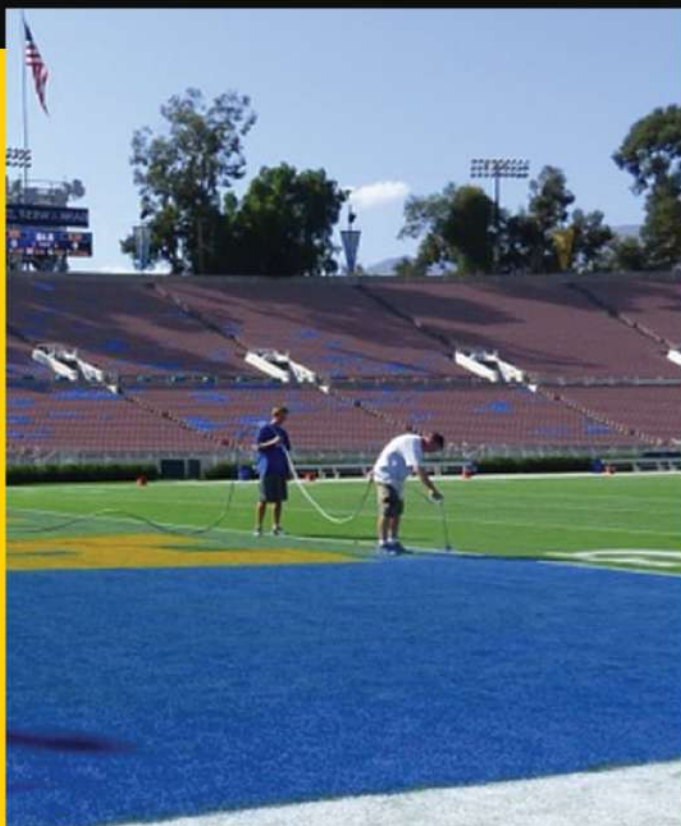

SERVICES

MAINTENANCE SERVICES

The longevity of any sports surface or any flooring for that matter depends not only on the quality of the product itself purchased, but also the type of usage and importantly the quality and amount of maintenance done. Fitness Factory overall focus as a company is to ensure that people stay healthy and active by making sports accessible to all, and for us maintenance is a critical component of ensuring that everyone can play on an Fitness Factory sports field for as long as possible. Our maintenance services ensure that your pitch stays playable for the longest possible time period and our maintenance services can provide 1 to 3 years of more length of usage of your sports pitch.

Fitness Factory has specialized standardized process for maintenance for each type of surface such that you get actual value by using EMS.

Fitness Factory has specialized machines from Europe for better quality maintenance services.

Fitness Factory has a team of over 50 people who are specialized in maintenance and installation/execution services-this ensures high quality service process